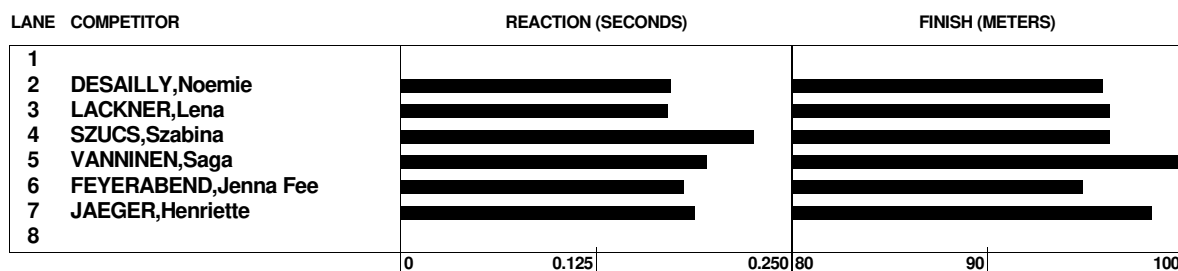

Details:

Start time: 9:07

Temperature: +28°C

Humidity: 59%

Legend

DNF = Did Not Finish
DQ = Disqualified
R.T. = Reaction

DNS = Did Not Start
Fn = False Start
SB = Season's Best

RESULTS

RANK	BIB	SURNAME & NAME	NOC	DATE OF BIRTH	LANE	R.T.	TIME	POINTS
EYOF	13.23	NEZIRI Nooralotta	FIN	TAMPERE				2009

As of 24/07/2019 at 9:31

(Wind: +1.1 m/s)

1	158	VANNINEN Saga	FIN	04 MAY 2003	5	0.196	13.49	SB	1052
2	371	JAEGER Henriette	NOR	30 JUN 2003	7	0.188	13.71	SB	1020
3	14	LACKNER Lena	AUT	01 MAR 2002	3	0.171	14.02		976
4	256	SZUCS Szabina	HUN	04 FEB 2002	4	0.226	14.02	SB	976
5	184	DESAILLY Noemie	FRA	04 JUL 2002	2	0.173	14.07		968
6	215	FEYERABEND Jenna Fee	GER	23 APR 2002	6	0.181	14.22		947

Details:

Start time: 9:14

Temperature: +28°C

Humidity: 59%

Legend

DNF = Did Not Finish
DQ = Disqualified
R.T. = Reaction

DNS = Did Not Start
Fn = False Start
SB = Season's Best