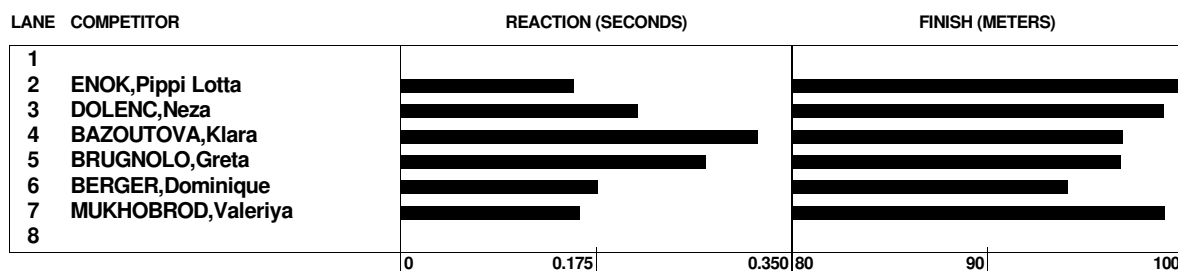

Details:

Start time: 9:00

Temperature: +27°C

Humidity: 59%

Legend

DNF = Did Not Finish
DQ = Disqualified
R.T. = Reaction

DNS = Did Not Start
Fn = False Start
SB = Season's Best

RESULTS

RANK	BIB	SURNAME & NAME	NOC	DATE OF BIRTH	LANE	R.T.	TIME	POINTS
EYOF	13.23	NEZIRI Nooralotta	FIN	TAMPERE				2009

As of 24/07/2019 at 9:31

(Wind: +0.3 m/s)

1	134	ENOK Pippi Lotta	EST	19 AUG 2002	2	0.155	14.23	SB	946
2	591	MUKHOBROD Valeriya	UKR	05 MAY 2003	7	0.161	14.36		928
3	496	DOLENC Neza	SLO	07 FEB 2003	3	0.213	14.37	SB	927
4	108	BAZOUTOVA Klara	CZE	12 MAR 2002	4	0.320	14.68		884
5	313	BRUGNOLO Greta	ITA	23 OCT 2003	5	0.273	14.70		882
6	554	BERGER Dominique	SUI	12 JUN 2002	6	0.177	15.12		826

Details:

Start time: 9:07

Temperature: +28°C

Humidity: 59%

Legend

DNF = Did Not Finish
DQ = Disqualified
R.T. = Reaction

DNS = Did Not Start
Fn = False Start
SB = Season's Best

RESULTS